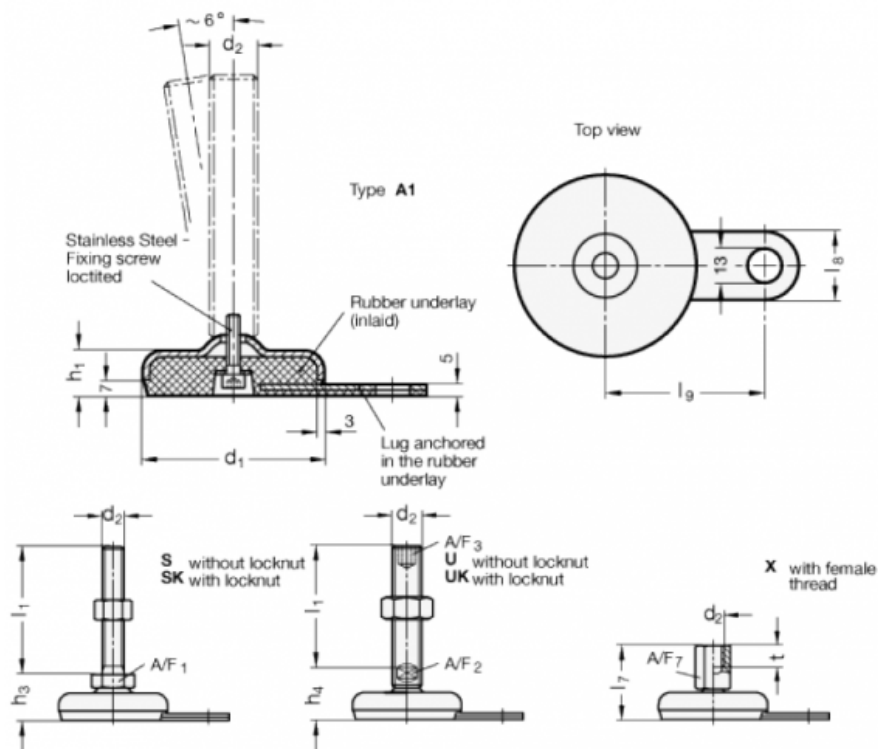

Data Sheet

Article number: 203280M24125A1UK

Description: E+G levelling foot
GN 32-80-M24-125-A1-UK

Note: UK With nut, Hexagon socket at the top, Wrench flat at the bottom

Measures

A/F2 = 19

I9 = 70

A/F3 = 12

d1 = 80

d2 = M24

h1 = 20

h4 = 38

l1 = 125

l8 = 30